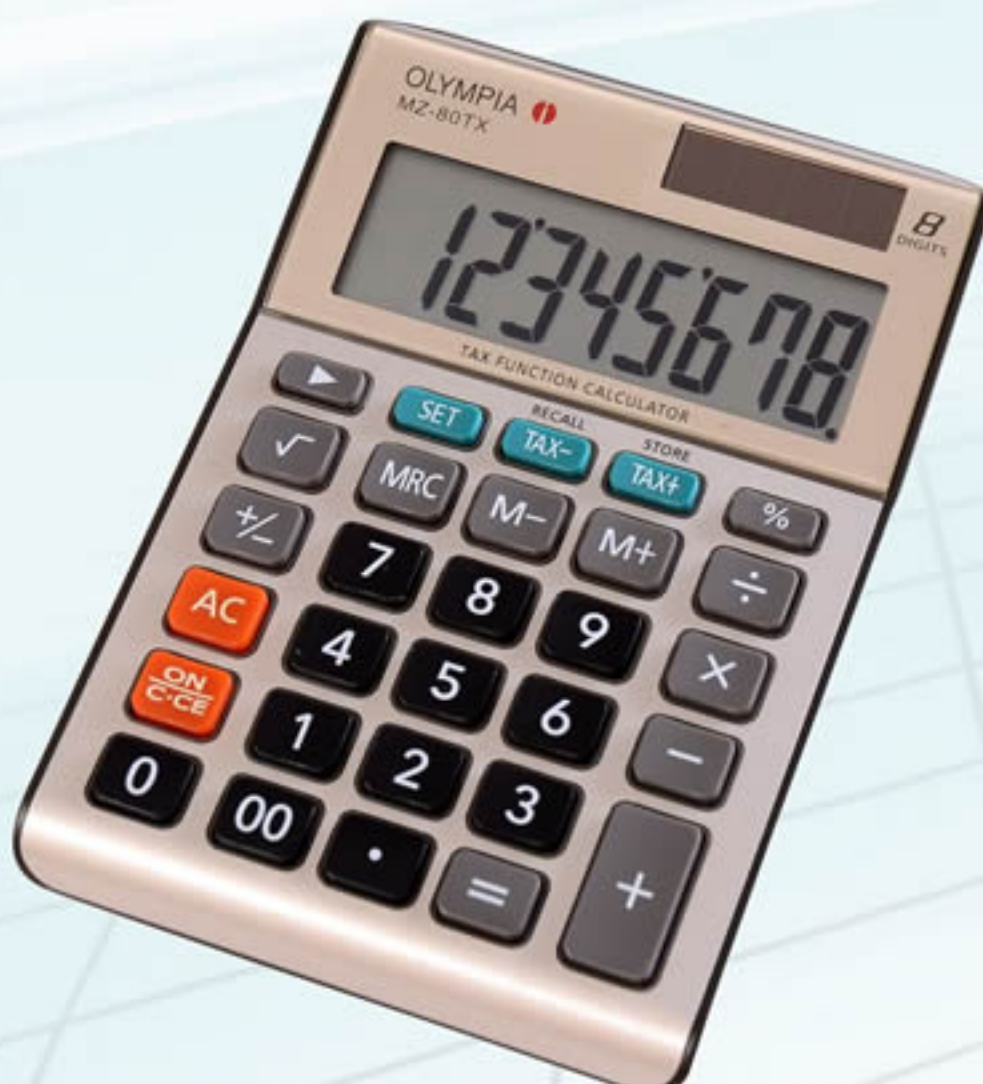

MZ-80TX

Unit Size : 147.5x103x28mm
Master Carton : 80 pcs
Measurement : 360x335x475mm (0.06)
Net Weight : 8.90 kg
Gross Weight 12.70 kg

GB