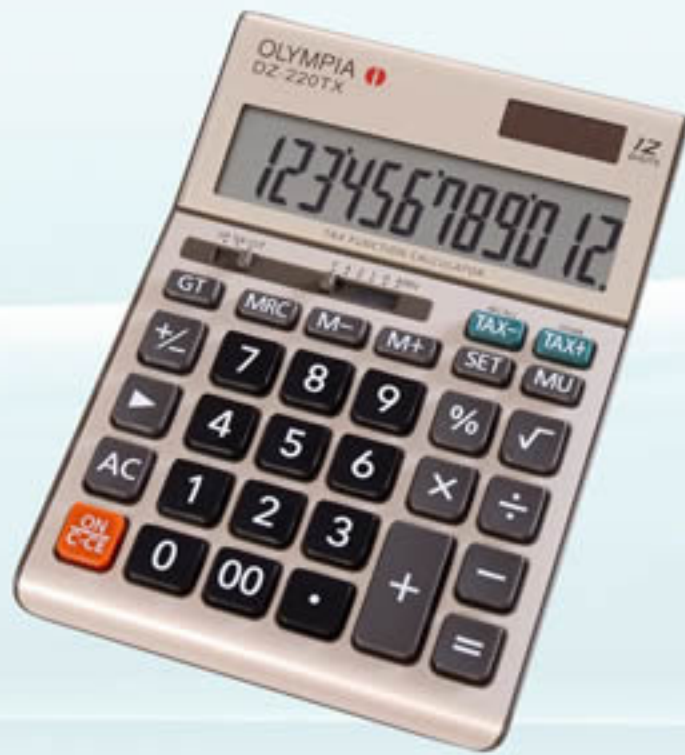

GB

12 DIGITS DESKTOP SERIES - TAX FUNCTION

DX-20BTX

Unit Size : 193x148x50mm
 Master Carton : 40 pcs
 Measurement : 615x445x425mm (0.12)
 Net Weight : 12 kg
 Gross Weight 19.7 kg

GB

DX-20GTX

Unit Size : 193x148x50mm
 Master Carton : 40 pcs
 Measurement : 615x445x425mm (0.12)
 Net Weight : 12 kg
 Gross Weight 19.7 kg

GB

DZ-220TX

Unit Size : 179x125x30mm
 Master Carton : 40 pcs
 Measurement : 430x390x305mm (0.05)
 Net Weight : 7.10 kg
 Gross Weight 10.50 kg

GB

Retractable Stand

DZ-220BTX

Unit Size : 179x125x30mm
 Master Carton : 40 pcs
 Measurement : 430x390x305mm (0.05)
 Net Weight : 6.90 kg
 Gross Weight 10.20 kg

GB

12 DIGITS DESKTOP SERIES - TAX FUNCTION

MZ-20BTX

Unit Size : 147.5x103x28mm
 Master Carton : 80 pcs
 Measurement : 360x335x475mm (0.06)
 Net Weight : 8.9 kg
 Gross Weight 12.80 kg

GB

- 12 DIGITS
- BIG DISPLAY
- 3 MEMORY KEYS (MRCM-M)
- TWIN POWER
- AUTO POWER OFF
- TAX FUNCTION
- PLASTIC KEYS