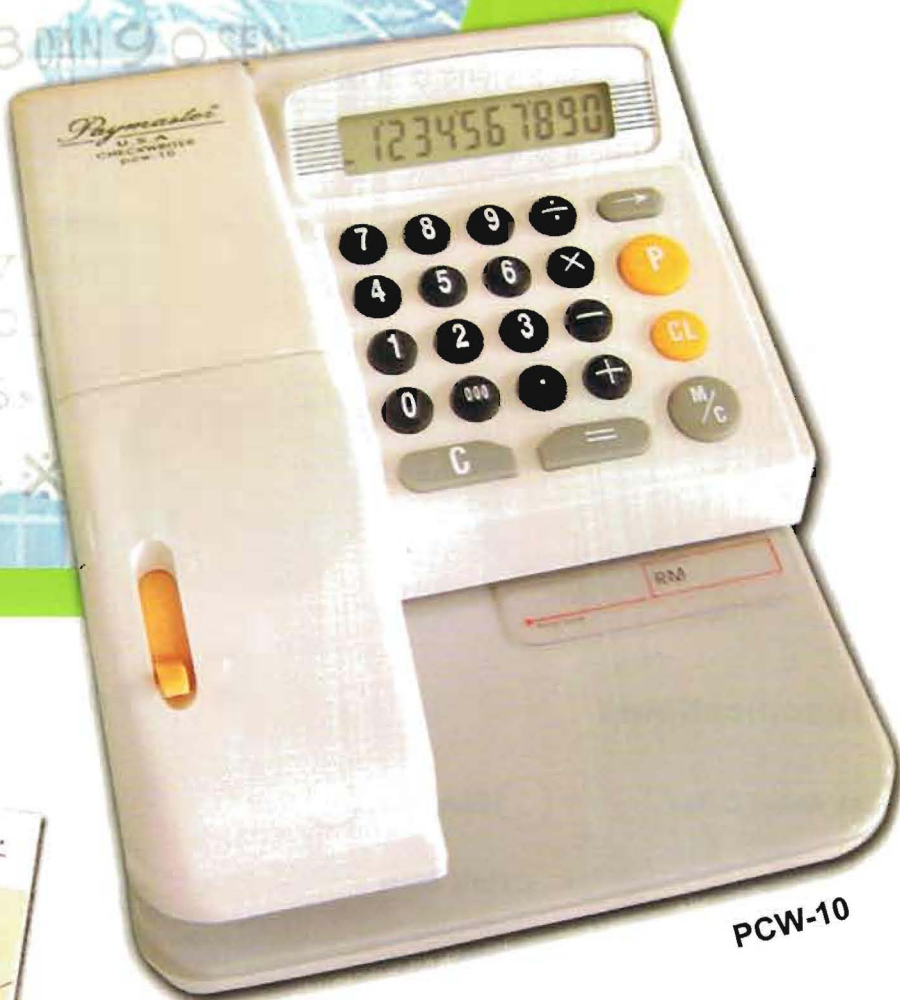

# Electronic Checkwriter

Efficiency • Security • Reliability

**Single Currency Model:**

- PCW-10 (10 digits)
- PCW-12 (12 digits)
- PCW-14 (12 digits)

**Multi Currency Model:**

- PCW-M10 (10 digits)
- PCW-M12 (12 digits)
- PCW-M14 (14 digits)

PCW-10

EXACTLY RM I 2,345,678 DAN 90 SEN

Distributed by:

## Specifications:

- Ink Roller Color :  Black  Red
- Voltages : C110V, 60Hz  
C220V, 50Hz
- Box Dimension : 290 x 250 x 160mm
- Machine Dimension : 245 x 185 x 120mm
- Power Consumption : 3.5W (20W When Printing)
- Net Weight : 2.3kg