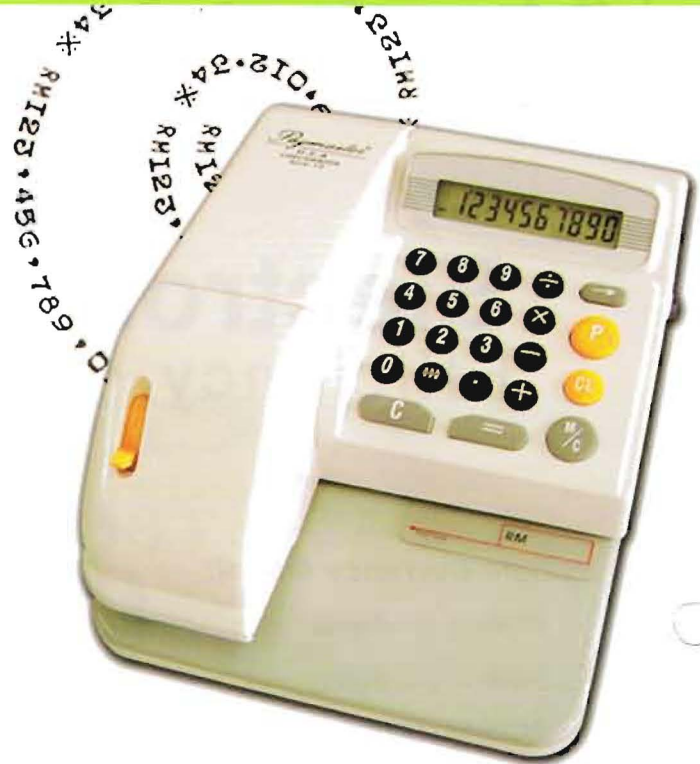

# Electronic Checkwriter

Efficiency • Security • Reliability

**Single Currency Model:**

- PCW-10 (10 digits)
- PCW-12 (12 digits)
- PCW-14 (12 digits)

**Multi Currency Model:**

- PCW-M10 (10 digits)
- PCW-M12 (12 digits)
- PCW-M14 (14 digits)

PCW-10

EXACTLY RM I 2,345,678 DAN 90 SEN

Distributed by:

## Specifications:

- Ink Roller Color :  Black  Red
- Voltages : C110V, 60Hz  
C220V, 50Hz
- Box Dimension : 290 x 250 x 160mm
- Machine Dimension : 245 x 185 x 120mm
- Power Consumption : 3.5W (20W When Printing)
- Net Weight : 2.3kg